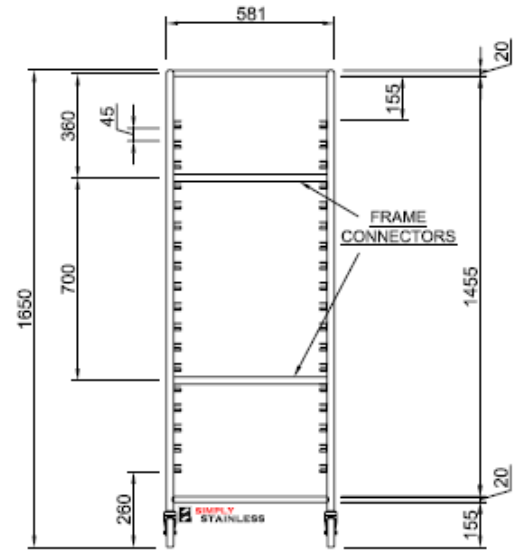

# SIMPLY STAINLESS

www.simplystainless.com

Modular sinks tables and shelves

SPECIFICATION	
Frames	Fully welded 25mm stainless tube, Lockable castors 100mm
Runners	1.2mm gauge, fully welded

16	GASTRONORM TROLLEY	
	Product Code	Dimensions
	16.2/1	581mm x 680mm x 1650mm
	16.1/1	377mm x 570mm x 1650mm
	16.1/1 LH	377mm x 570mm x 830mm