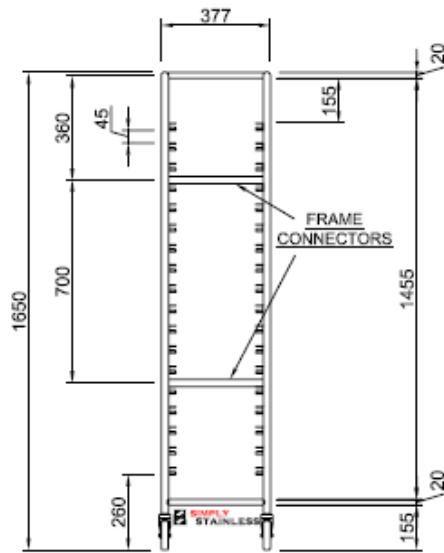

# SIMPLY STAINLESS

www.simplystainless.com

Modular sinks tables and shelves

SPECIFICATION	
Frames	Fully welded 25mm stainless tube, Lockable castors 100mm
Runners	1.2mm gauge, fully welded

16	GASTRONORM TROLLEY	
	Product Code	Dimensions
	16.2/1	581mm x 680mm x 1650mm
	16.1/1	377mm x 570mm x 1650mm
	16.1/1 LH	377mm x 570mm x 830mm