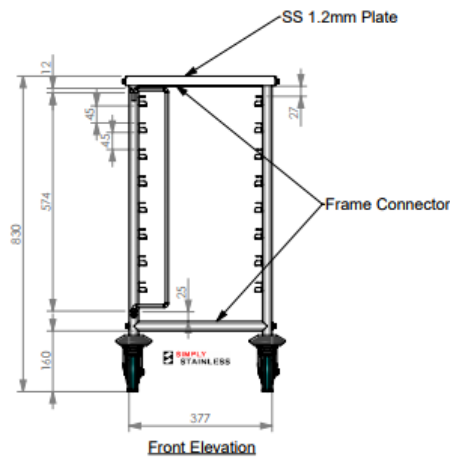

# SIMPLY STAINLESS

www.simplystainless.com

Modular sinks tables and shelves

SPECIFICATION	
Frames	Fully welded 25mm stainless tube, Lockable castors 100mm
Runners	1.2mm gauge, fully welded

16	GASTRONORM TROLLEY	
	Product Code	Dimensions
	16.2/1	581mm x 680mm x 1650mm
	16.1/1	377mm x 570mm x 1650mm
	16.1/1 LH	377mm x 570mm x 830mm